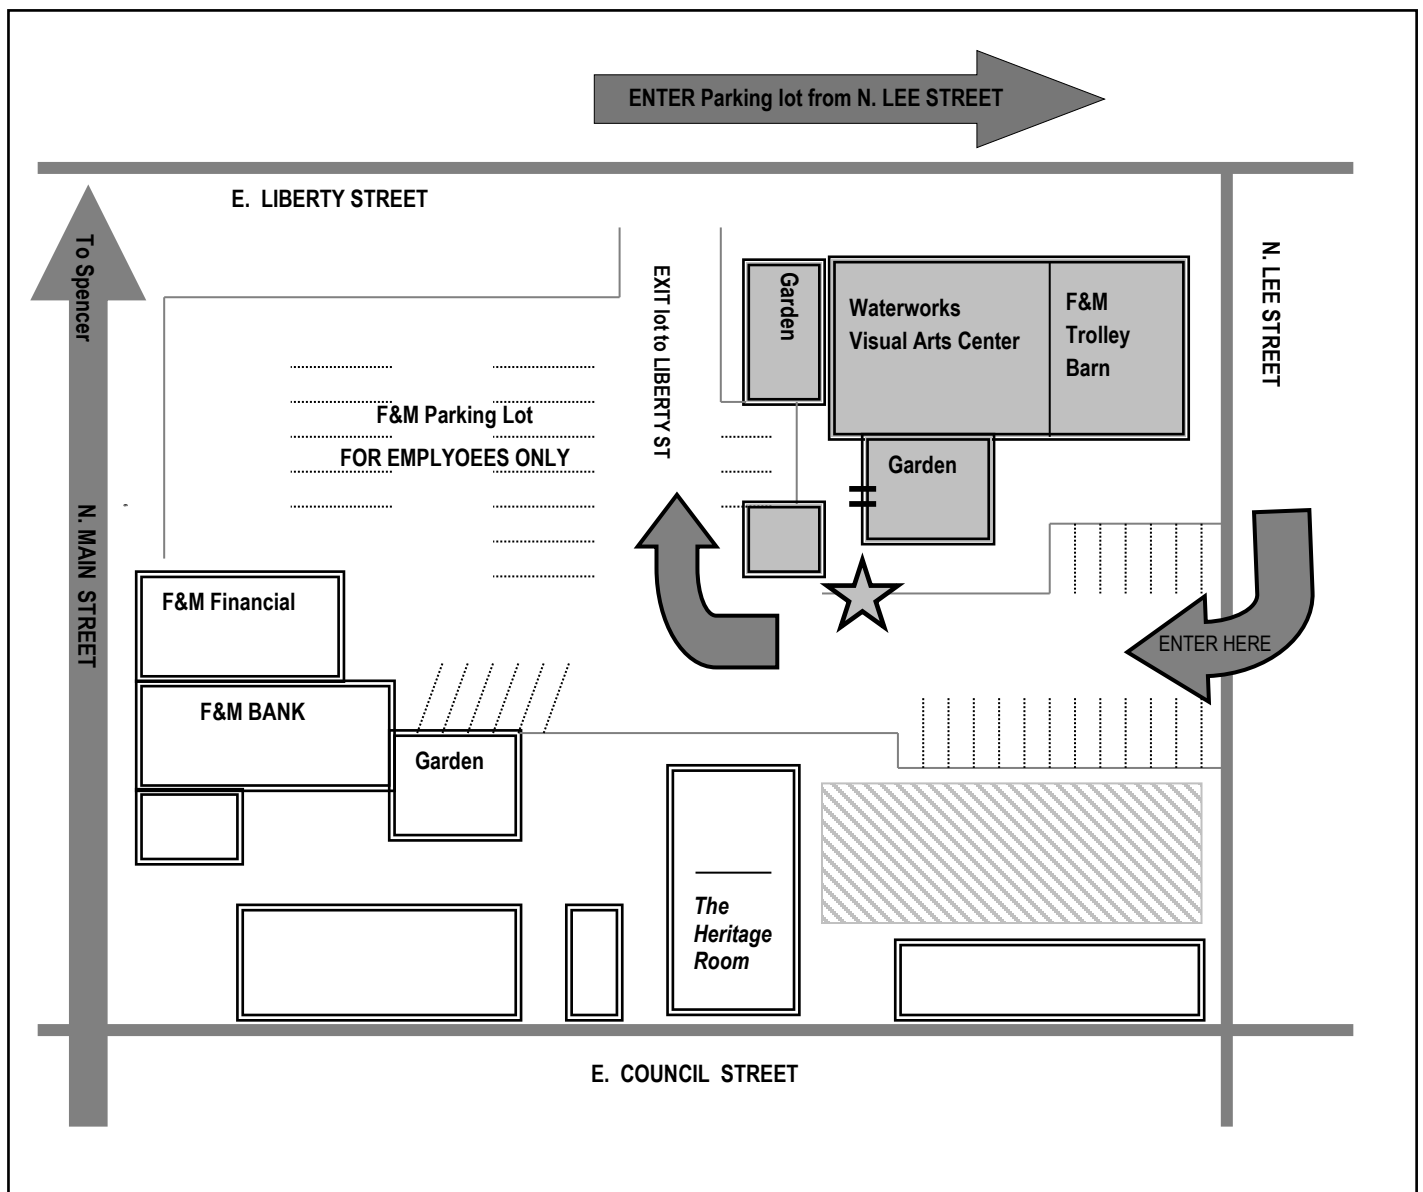

**SUMMER ARTVENTURES CAR CIRCLE PROCEDURES**

We ask that all parents/guardians follow the Car Circle route, pictured below, to ensure the safe and timely drop-off and pick-up of students. Our staff will be present to escort your child from your car to the back garden area where teachers and volunteers will greet your student. Please avoid blocking street crossings or parking lot entrance/exits if you are waiting in the car line.

**For the safety of all our students, we ask that you do not use your cell phone during pick-up and drop-off.**

**PLEASE USE THE FREE, ON STREET AND LOT PARKING IF YOU ARE PARKING TO WALK YOUR CHILD TO THE GARDEN. TO AVOID TOWING, DO NOT PARK IN THE F&M LOT DURING WEEKDAY BUSINESS HOURS. THANK YOU!**